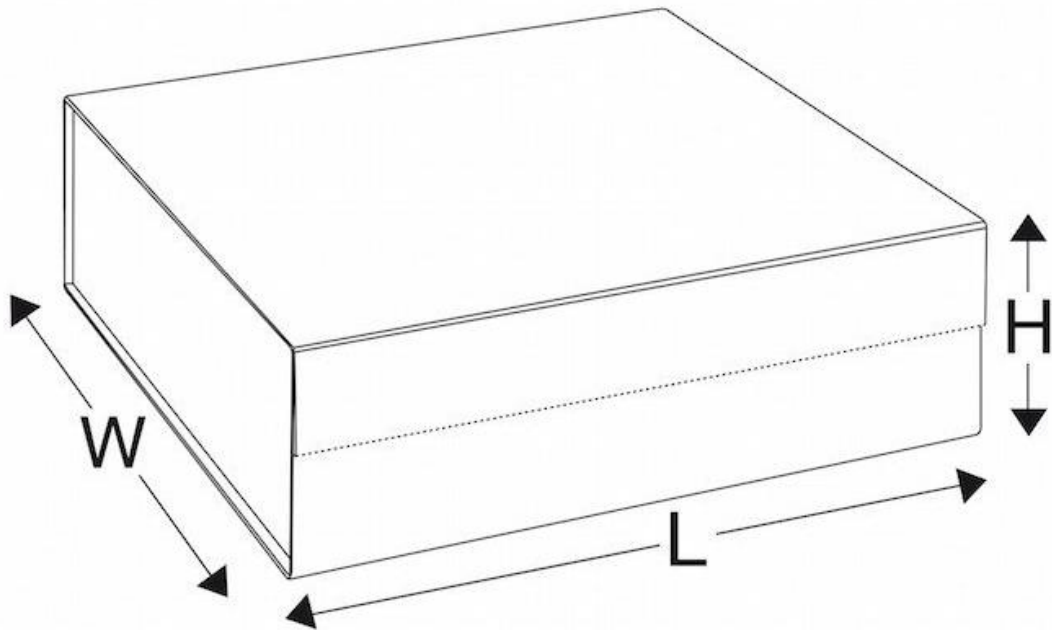

FIRST HAND CARDS KEEPSAKE BOXES COLOURS AVAILABLE

Gold pearlised

Silver pearlised

White

Cream

Black

Pale pink

Pale blue

Inside: L 28.5cm x W 29.0cm x H 8.7cm
Outside: L 30.0cm x W 30.0cm x H 9.0cm

RIBBONS ARE FIXED AND CANNOT BE CHANGED